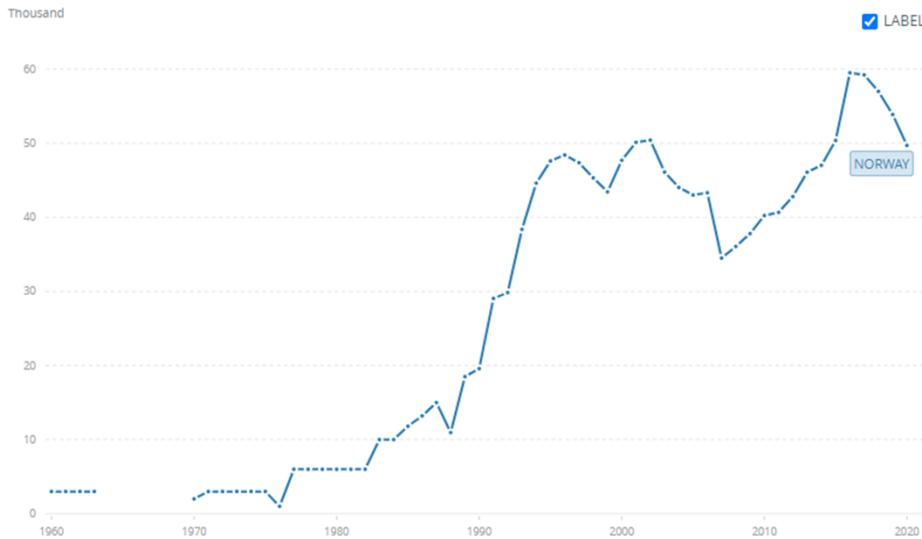

POPULATION OF CONCERN

Refugees **51,586**
 Asylum-seekers **1,777**
 Stateless people **2,272**

Refugee population by country or territory of asylum - Norway

United Nations High Commissioner for Refugees (UNHCR) and UNRWA through UNHCR's Refugee Data Finder at unhcr.org/refugee-statistics.

License : CC BY-4.0

Line Bar Map Also Show Share Details

1960 - 2020

Persons with refugee background

Updated: 25 May 2021

Next update: 6 May 2022

Proportion of persons of the population with refugee background

4.5%

Download table as ...

Persons with refugee background. 1 January

	2021	Change in per cent 2020 - 2021	2021	
			Proportion of persons with refugee background of all immigrants. Per cent	Proportion of persons with refugee background of the whole population. Per cent
Total	240 239	0.8	30.0	4.5
Principal applicants	174 498	0.6	21.8	3.2
Asylum seekers	115 084	0.0	14.4	2.1
Resettlement refugees	41 807	2.8	5.2	0.8
Other refugees	9 523	-0.9	1.2	0.2
Unspecified	8 084	-1.0	1.0	0.1
By family connection to refugee	65 741	1.5	8.2	1.2
Family enlargement	17 946	1.6	2.2	0.3
Family reunification	47 749	1.5	6.0	0.9
Family unspecified	46	0.0	0.0	0.0